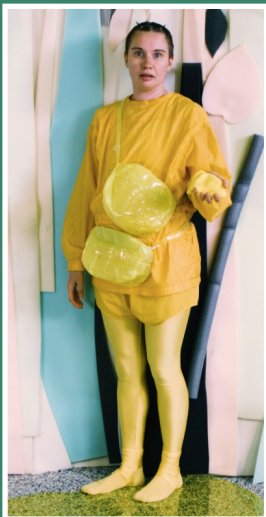

Welcome to SLIME

shoes off

enter the garden

find a comfy spot

this is the stage

this is
SLUG

this is
CATERPILLAR

look for the lights,
hear the sounds

SLUG and CATERPILLAR
want to eat this leaf

you can talk

wriggle and giggle

come and go

after the show
stay and play
with SLUG's
SLIME